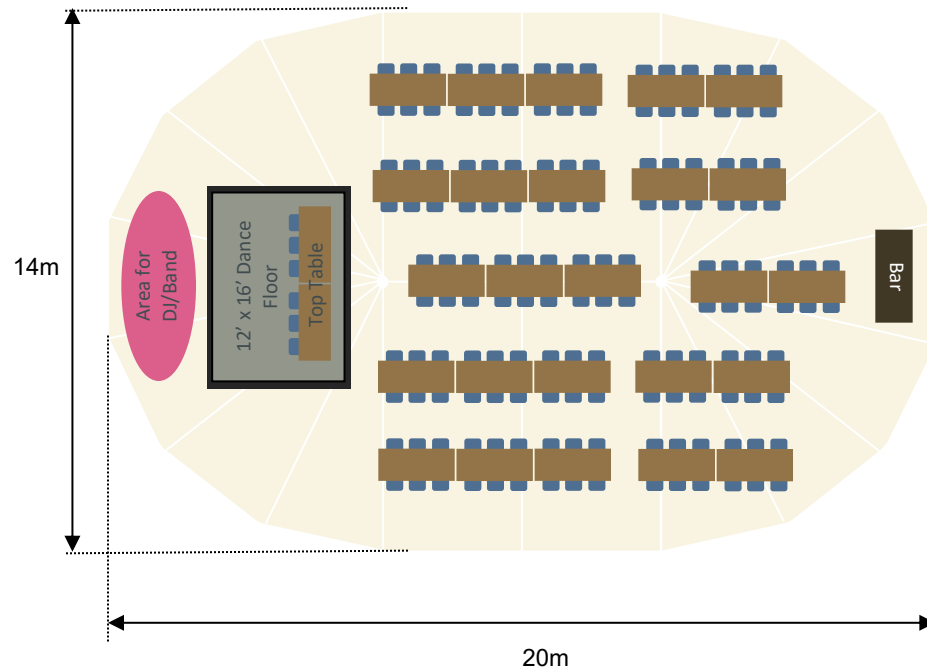

Aurora Elegant

Seating for 180 guests on 18 round tables and chairs

WORLD INSPIRED TENTS
SINCE 2007

Aurora Elegant

Seating for 130 guests on 13 round tables + Chill out sofas area

WORLD INSPIRED TENTS
SINCE 2007

Aurora Elegant

Seating for 200 guests on 25 rectangular tables and benches + Chillout sofas area

WORLD INSPIRED TENTS
SINCE 2007

Aurora Elegant

Seating for 150 guests on 25 rectangular tables and chairs + top table of 6

WORLD INSPIRED TENTS
SINCE 2007

6'6" (2m) x 2'2" (0.7m) solid pine rectangle table with pine benches

Position of wooden poles at ground level

Aurora Elegant

Seating for 140 guests on 14 round tables and chairs + top table of 6 +
Chillout sofas area