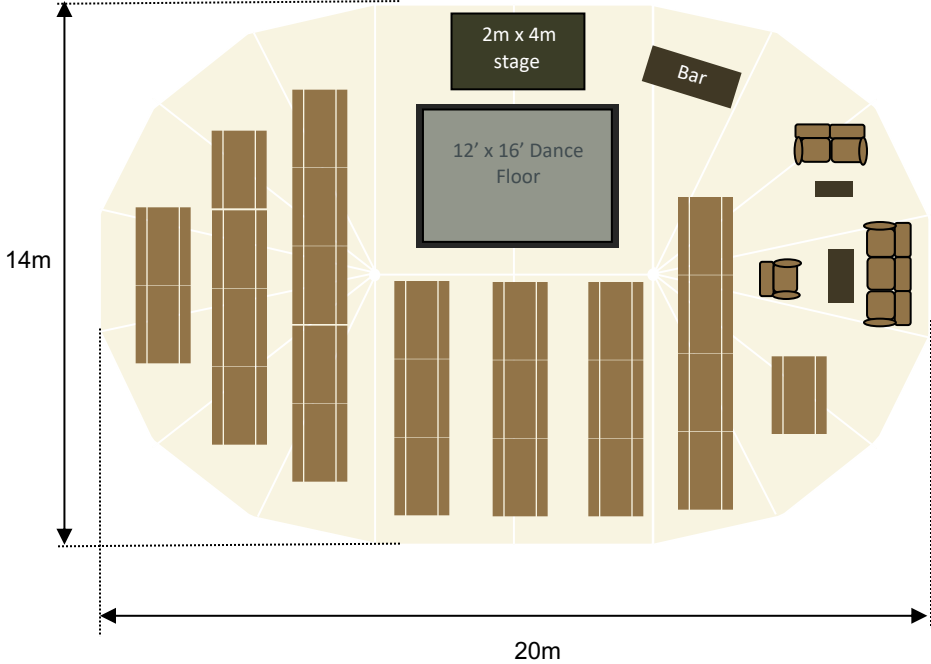

Aurora Elegant

Seating for 180 guests on 18 round tables and chairs

WORLD INSPIRED TENTS
SINCE 2007

Aurora Elegant

Seating for 130 guests on 13 round tables + Chill out sofas area

WORLD INSPIRED TENTS
SINCE 2007

Aurora Elegant

Seating for 200 guests on 25 rectangular tables and benches + Chillout sofas area

WORLD INSPIRED TENTS
SINCE 2007

Aurora Elegant

Seating for 150 guests on 25 rectangular tables and chairs + top table of 6

WORLD INSPIRED TENTS
SINCE 2007

6'6" (2m) x 2'2" (0.7m) solid pine rectangle table with pine benches

Position of wooden poles at ground level

Aurora Elegant

Seating for 140 guests on 14 round tables and chairs + top table of 6 +
Chillout sofas area