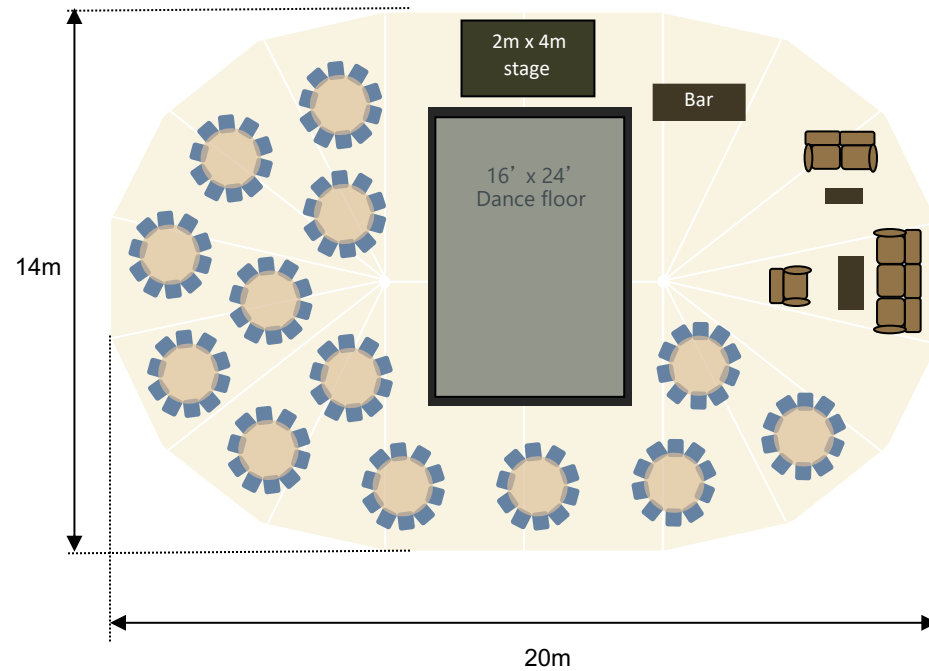

Aurora Elegant

Seating for 180 guests on 18 round tables and chairs

WORLD INSPIRED TENTS
SINCE 2007

Aurora Elegant

Seating for 130 guests on 13 round tables + Chill out sofas area

WORLD INSPIRED TENTS
SINCE 2007

Aurora Elegant

Seating for 200 guests on 25 rectangular tables and benches + Chillout sofas area

WORLD INSPIRED TENTS
SINCE 2007

Aurora Elegant

Seating for 150 guests on 25 rectangular tables and chairs + top table of 6

WORLD INSPIRED TENTS
SINCE 2007

6'6" (2m) x 2'2" (0.7m) solid pine rectangle table with pine benches

Position of wooden poles at ground level

Aurora Elegant

Seating for 140 guests on 14 round tables and chairs + top table of 6 +
Chillout sofas area