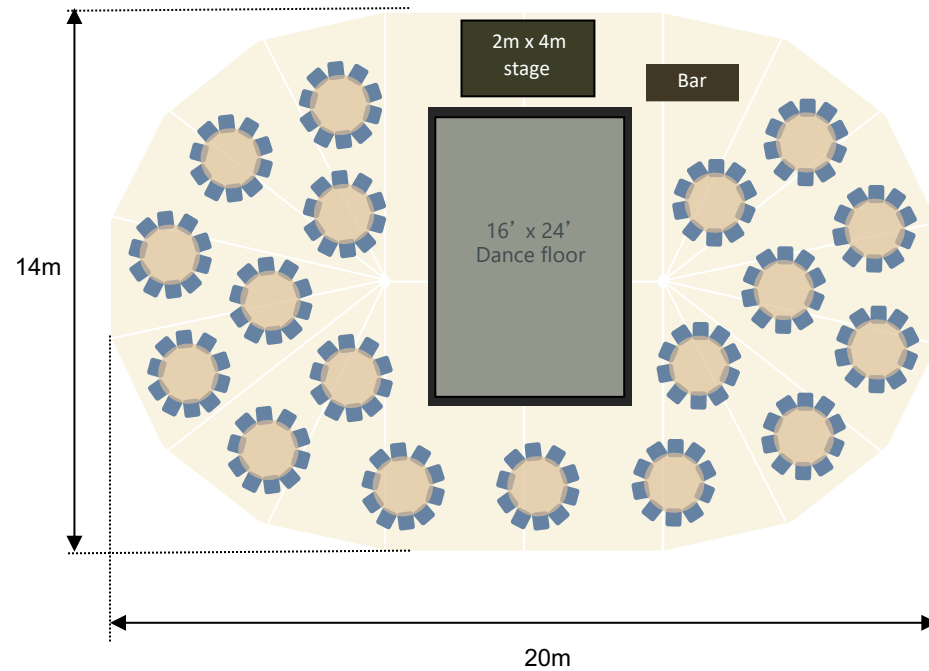

Aurora Elegant

Seating for 180 guests on 18 round tables and chairs

WORLD INSPIRED TENTS
SINCE 2007

Aurora Elegant

Seating for 130 guests on 13 round tables + Chill out sofas area

WORLD INSPIRED TENTS
SINCE 2007

Aurora Elegant

Seating for 200 guests on 25 rectangular tables and benches + Chillout sofas area

WORLD INSPIRED TENTS
SINCE 2007

Aurora Elegant

Seating for 150 guests on 25 rectangular tables and chairs + top table of 6

WORLD INSPIRED TENTS
SINCE 2007

6'6" (2m) x 2'2" (0.7m) solid pine rectangle table with pine benches

Position of wooden poles at ground level

Aurora Elegant

Seating for 140 guests on 14 round tables and chairs + top table of 6 +
Chillout sofas area